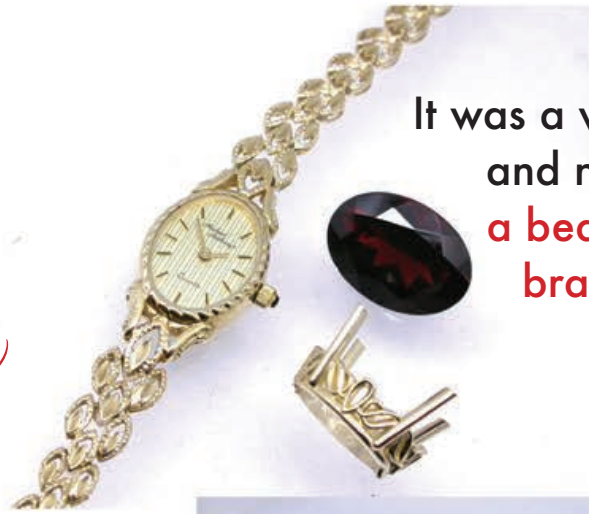

Let us help you
Reimagine
a design that is
Uniquely You

It was a watch
and now...
a beautiful
bracelet.